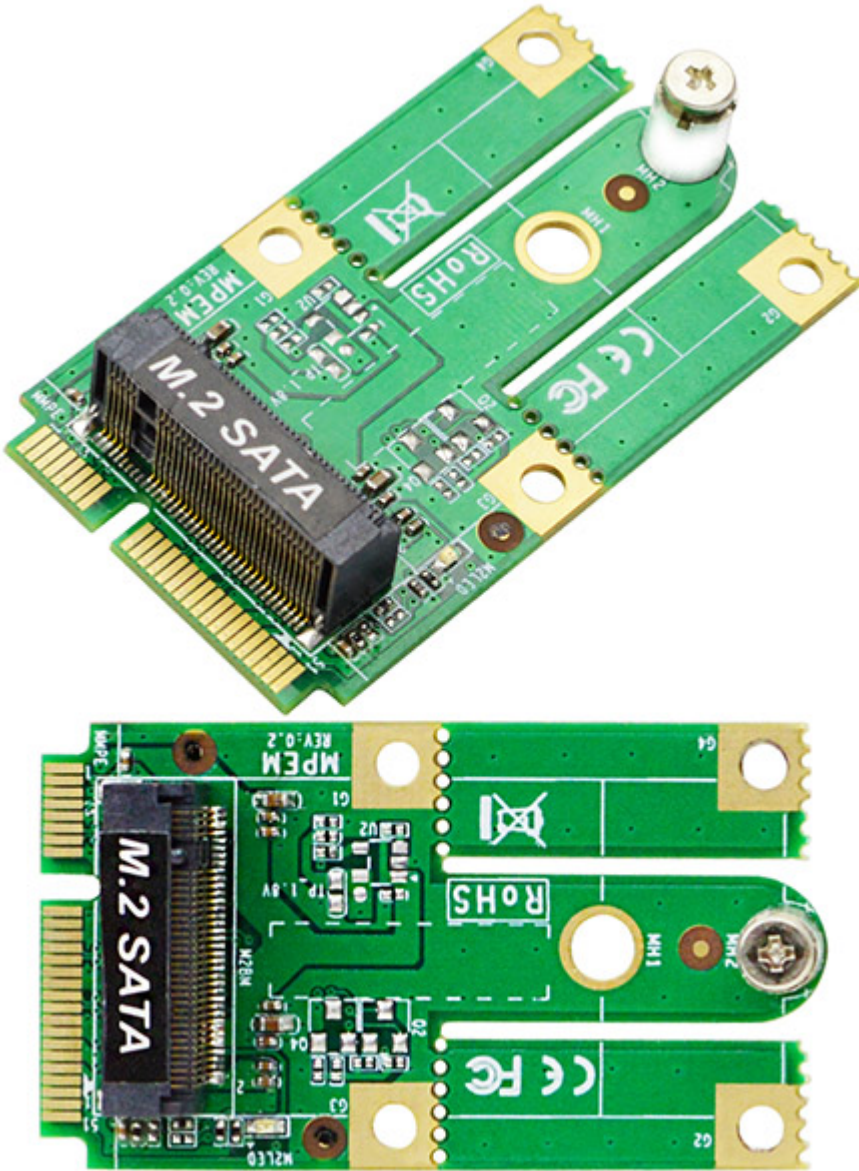

49.95 EUR  
incl. 19% VAT, plus [shipping](#)

- mSATA to M.2 (E-key) transfer card for Storage application
- Support M.2 E-key 2242 card
- SATA Interface
- Dimension: 30.00 x 51.0 mm